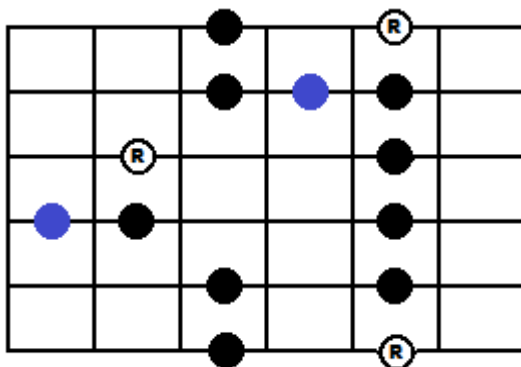

BLUES, POSITION 3