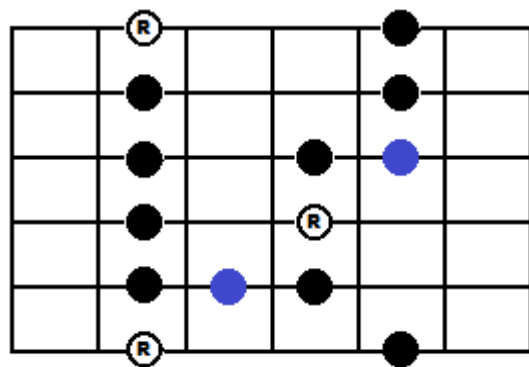

BLUES, POSITION 4