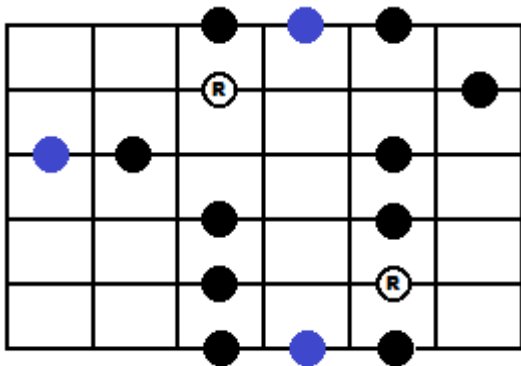

# GUITAR: BLUES SCALE POSITIONS

*Blues Scale Intervals:* [R] W<sup>1/2</sup> W <sup>1/2</sup> <sup>1/2</sup> W<sup>1/2</sup> W  
*Blues scale is based off the Minor Pentatonic, with an added b5th, also known as the "blue note".*

## BLUES, POSITION 1