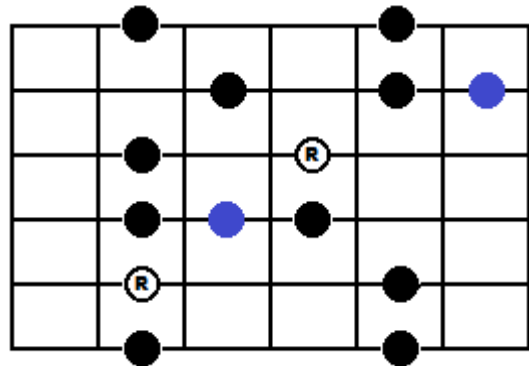

# GUITAR: BLUES SCALE POSITIONS

*Blues Scale Intervals:* [R] W<sup>1/2</sup> W <sup>1/2</sup> <sup>1/2</sup> W<sup>1/2</sup> W  
*Blues scale is based off the Minor Pentatonic, with an added b5th, also known as the "blue note".*

## BLUES, POSITION 1

## BLUES, POSITION 2