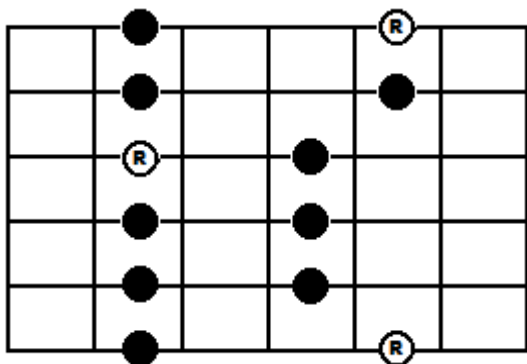

MAJ PENTATONIC, POS. 3